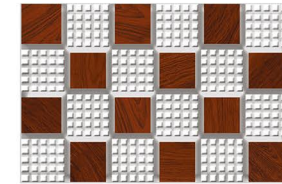

S-444

PACKING DETAILS

SIZE	TILES PER BOX	AREA COVERAGE PER BOX	WEIGHT PER BOX	BOX PACKING TYPE
300x450mm	10 Pcs.	1.35 Sq. Mtr.	18.50 (kg. Approx)	Thermocol